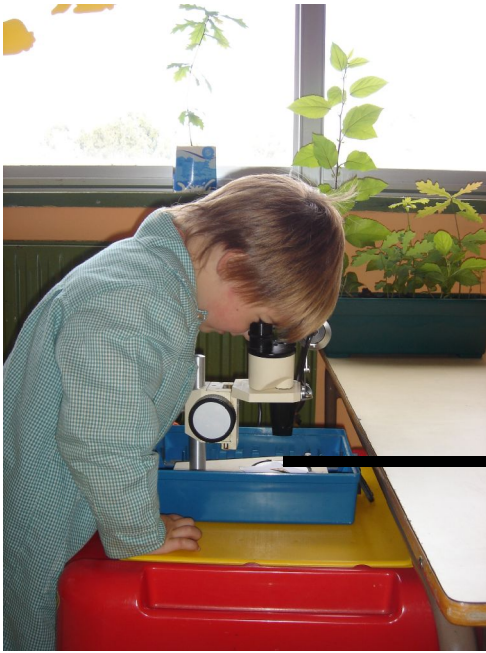

A photograph showing several silkworms (Bombyx mori) on green mulberry leaves. The silkworms are white with dark brown or black transverse bands. They are crawling on the leaves, which show some signs of being eaten. The background is a plain white surface.

# **VERMES DE SEDA**

**COLEXIO DE PALMEIRA.**

**OS VERMES NACEN DE OVOS.**

**COMEN FOLLAS DE MOREIRA.**

**COMEN E COMEN E MEDRAN MOITO.**

**ENVÓLVENSE CUNS FÍOS DE SEDA  
E FORMAN UN CASULO.**

**DENTRO TRANSFORMANSE EN BOLBORETAS  
E SAEN DO CASULO.**